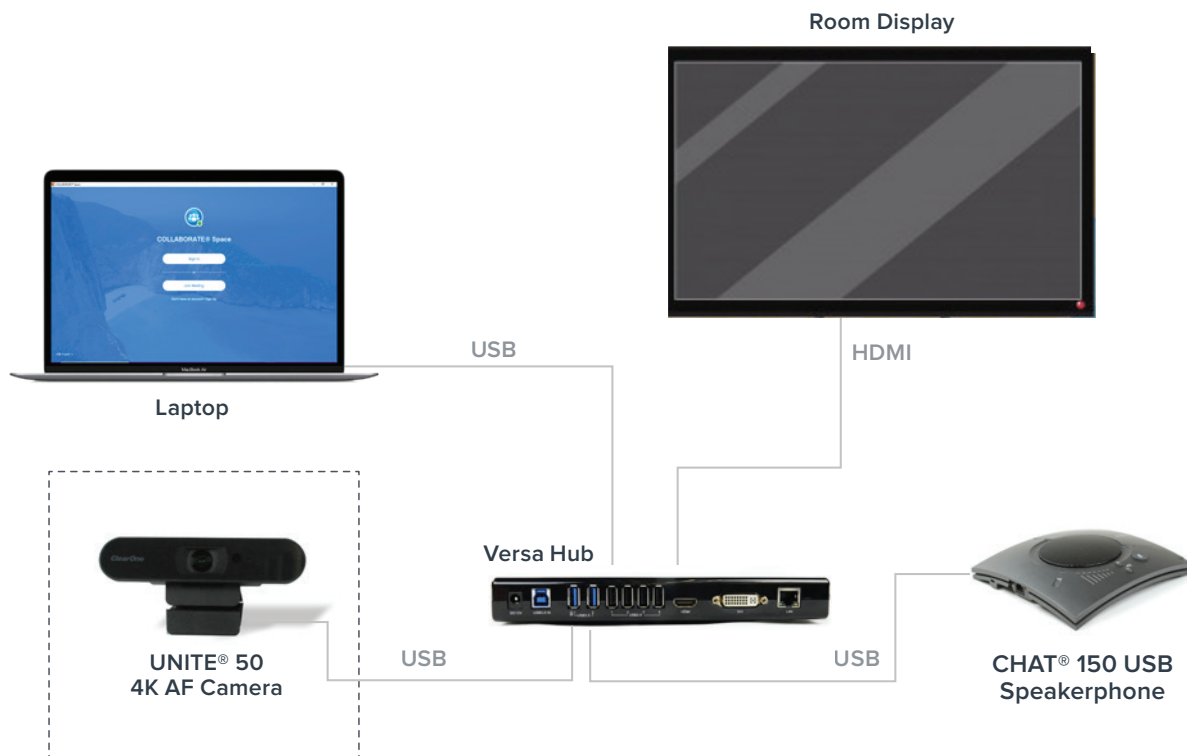

With **Aura**,
Professionals can
now **Re-imagine**
their **Workspaces**
at **Home**

ClearOne Aura™

UNITE® 50 4K AF Camera

Bring a professional difference to your visual collaboration with auto-framing using artificial intelligence and an ultra-wide angle field-of-view. Combine with your own choice of mic and speaker for an exceptional collaboration experience.

Highlights

- † 4K video, auto-focus, and 4x digital zoom.
- † Automatically frames meeting participants with artificial intelligence and ePTZ technology.
- † 110° ultra-wide angle field-of-view.
- † Wide dynamic range support for optimal image capture.
- † Super-high SNR with advanced 2D and 3D noise reduction.
- † Full-function USB 3.0 interface for video and power.
- † Control the camera's functions via IR remote or UVC protocol.
- † Easily mounted on monitors using standard damping rotary-shaft support.
- † Compatible with popular applications such as COLLABORATE® Space, Microsoft® Teams, WebEx™, Zoom™, Google® Meet™, and more.
- † FREE COLLABORATE® Space lifetime subscription — ClearOne's high quality, award winning cloud-based video collaboration application.

Aura Professional Home Office Application

Complete your **UNITE® 50 4K AF Camera** setup by adding other ClearOne Aura products

Specifications

- + AUR-2100-008 UNITE® 50 4K Camera

INCLUDES

- + Free COLLABORATE® Space lifetime subscription

VIDEO

- + Auto framing, automatically frames meeting participants. Max Resolution: 4KP30
- + Video Format: YUY2, NV12: 1920x1080P30, 1280x720P30, 640x360P30
MJPG, H264, H265: 3840x2160P30, 1920x1080P30, 1280x720P30, 640x360P30
- + Sensor: 1/2.8" CMOS, 8.42 million pixels
- + Lens Focus: f=2.1 mm
- + Iris: F2.2
- + Horizontal Angle of View: Wide angle up to 110°
- + Min. Illumination: 1.0Lux @ (AGC ON)
- + Adjustments: Brightness, Hue, Saturation, Contrast, Sharpness
- + White Balance: Auto
- + Exposure: Auto