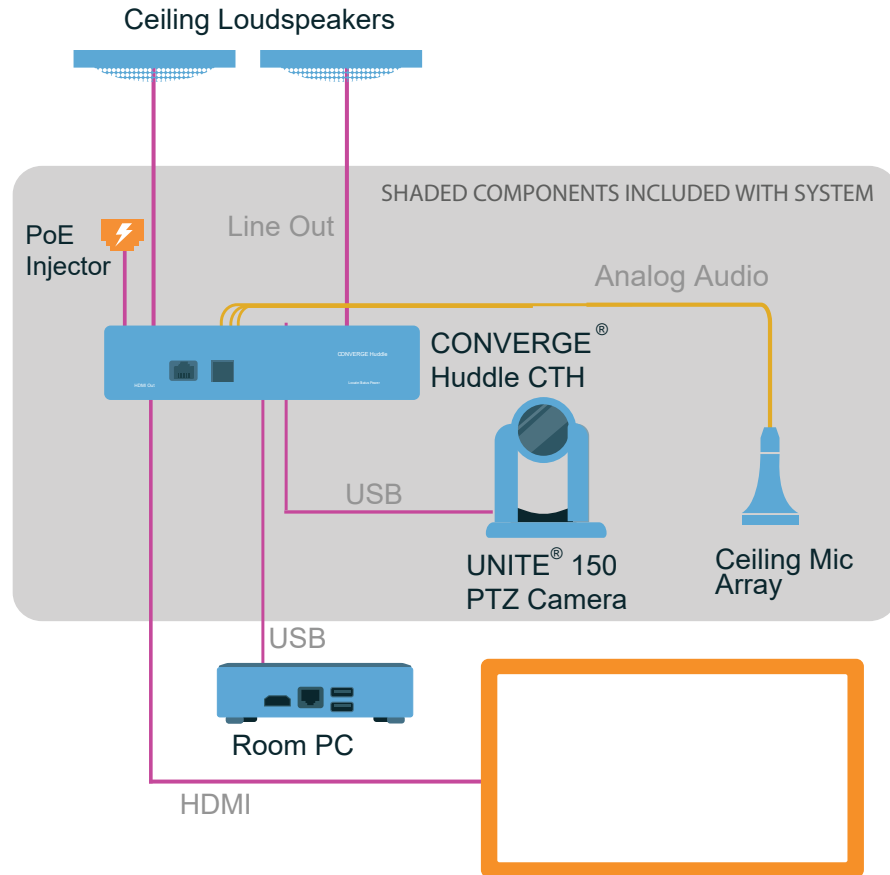

Versa® Pro 150

Add another dimension to meetings with professional audio and video for your web-conferencing application.

- > One CONVERGE® Huddle CTH audio DSP mixer for a professional audio experience.
- > One Ceiling Microphone Array with 360-degree coverage reducing noise and reverberation.
- > Clutter-free with optional CONVERGE Huddle VESA mount.
- > One UNITE® 150 PTZ HD camera with 1080p30, 12x optical zoom to capture all participants in the room.
- > Now, configure Versa Pro CT directly through the USB port, or use network Ethernet jack.
- > Monitor, control, and audit Versa Pro CT with CONVERGENCE™ unified AV network management software.
- > Complimentary 90-day trial of COLLABORATE Space, our powerful cloud-based video collaboration application with a full suite of audio, video, and meeting tools in a persistent space.

APPLICATIONS

- BYOD video conferencing
- BYOD audio conferencing
- In-Room presentation

WORKSPACES

- Mid-sized meeting rooms
- Executive offices

Professional, crystal-clear audio

Includes ClearOne's CONVERGE® Huddle CTH audio DSP mixer and Ceiling Mic Array for crystal-clear voice clarity and an unrivaled audio experience.

COLLABORATE® Versa Pro 150

Versa® Pro 150

INCLUDES

- CONVERGE® Huddle CTH
- UNITE® 150 USB PTZ HD camera
- Ceiling Mic Array (White)
- PoE Injector Kit

CONVERGE HUDDLE CTH

INPUTS

- 3 channel balanced audio mic/line inputs with AEC
- 1 channel balanced audio line input without AEC
- 3.81mm orange-color Phoenix/Euroblock type male header, push-on mini-terminal block

LINE OUTPUTS

- 2 channel balanced audio line outputs, 3.81mm black-color Phoenix/Euroblock type male header, push-on mini-terminal block
- 1 USB 3.0 Type-B
- 1 USB 3.0 Type-A
- RJ-45, 10/100/1000Mbps, passthrough to USB-B 3.0