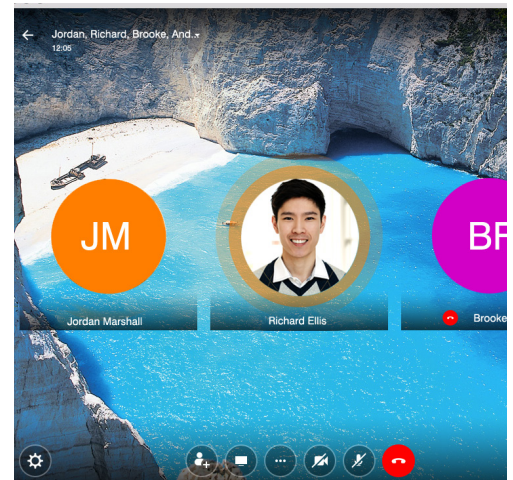

Versa® Pro 150

Add another dimension to meetings with professional audio and video for your web-conferencing application.

- > One CONVERGE® Huddle CTH audio DSP mixer for a professional audio experience.
- > One Ceiling Microphone Array with 360-degree coverage reducing noise and reverberation.
- > Clutter-free with optional CONVERGE Huddle VESA mount.
- > One UNITE® 150 PTZ HD camera with 1080p30, 12x optical zoom to capture all participants in the room.
- > Now, configure Versa Pro CT directly through the USB port, or use network Ethernet jack.
- > Monitor, control, and audit Versa Pro CT with CONVERGENCE™ unified AV network management software.
- > Complimentary 90-day trial of COLLABORATE Space, our powerful cloud-based video collaboration application with a full suite of audio, video, and meeting tools in a persistent space.

APPLICATIONS

- BYOD video conferencing
- BYOD audio conferencing
- In-Room presentation

WORKSPACES

- Mid-sized meeting rooms
- Executive offices

Professional, crystal-clear audio

Includes ClearOne's CONVERGE® Huddle CTH audio DSP mixer and Ceiling Mic Array for crystal-clear voice clarity and an unrivaled audio experience.

Enhances Any Cloud-based App

Add pro-quality audio and HD video to your app, such as COLLABORATE Space, Microsoft Teams, Zoom, WebEx, and GoToMeeting.

Great ideas need to be seen - and heard!™

Versa Pro 150 using Room PC as a display, with optional ClearOne Ceiling Loudspeakers

COLLABORATE® Versa Pro 150

Versa® Pro 150

INCLUDES

- CONVERGE® Huddle CTH
- UNITE® 150 USB PTZ HD camera
- Ceiling Mic Array (White)
- PoE Injector Kit

CONVERGE HUDDLE CTH

INPUTS

- 3 channel balanced audio mic/line inputs with AEC
- 1 channel balanced audio line input without AEC
- 3.81mm orange-color Phoenix/Euroblock type male header, push-on mini-terminal block